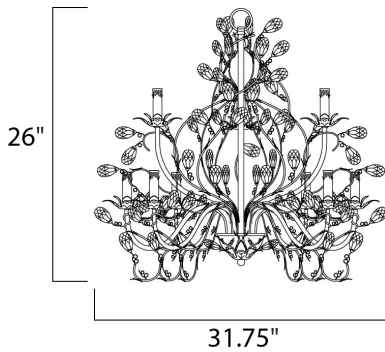

MEASUREMENTS

DIMENSION : 29" L x 29" W x 30.5" H
 MAX OAH : 102" OAH
 HANGING WEIGHT : 19.1 lb

LAMPING

INPUT VOLTAGE : 120V
 BULB : 9 x 60W Incandescent E12 Candelabra , 540W Total
 BULB INCLUDED : (Not Included)
 DIMMABLE : Yes